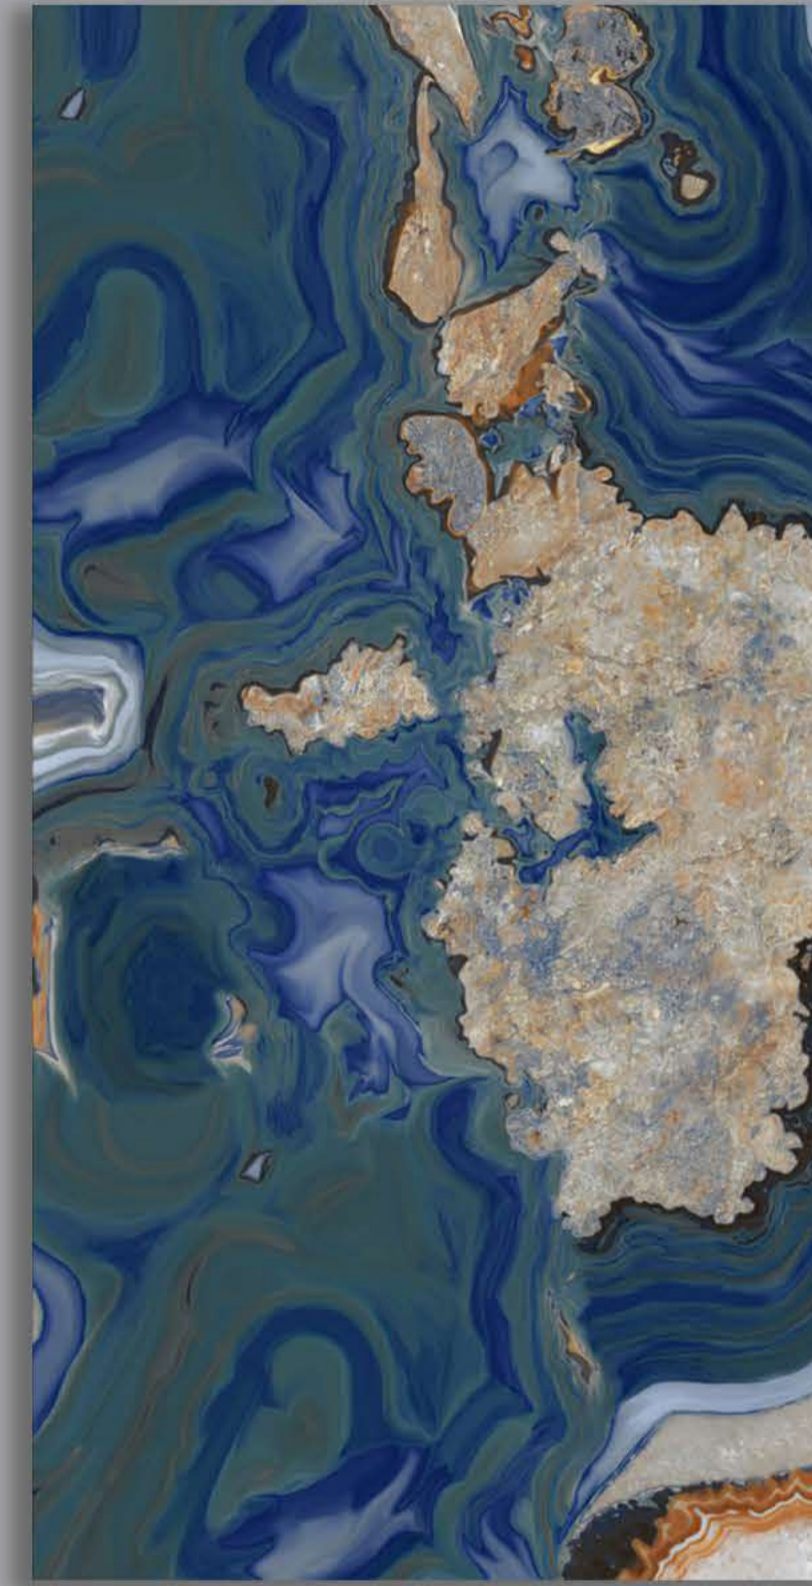

18031-MAGIC SANTORONI

600 x 1200

FEATURES

(HIGH GLOSS)

A range that represents