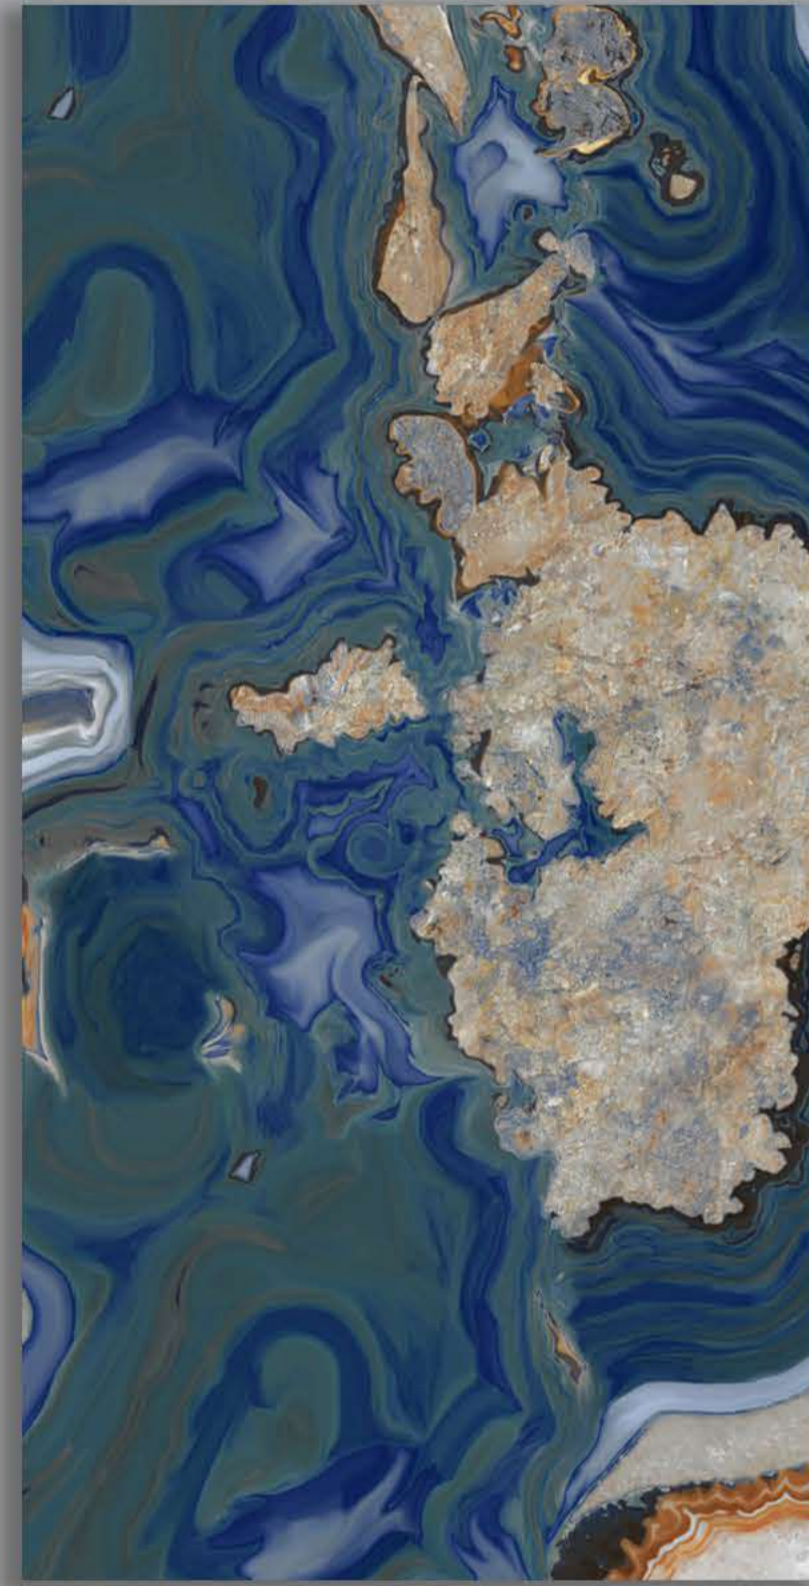

18031-MAGIC SANTORONI

600 x 1200

FEATURES

(HIGH GLOSS)

A range that represents