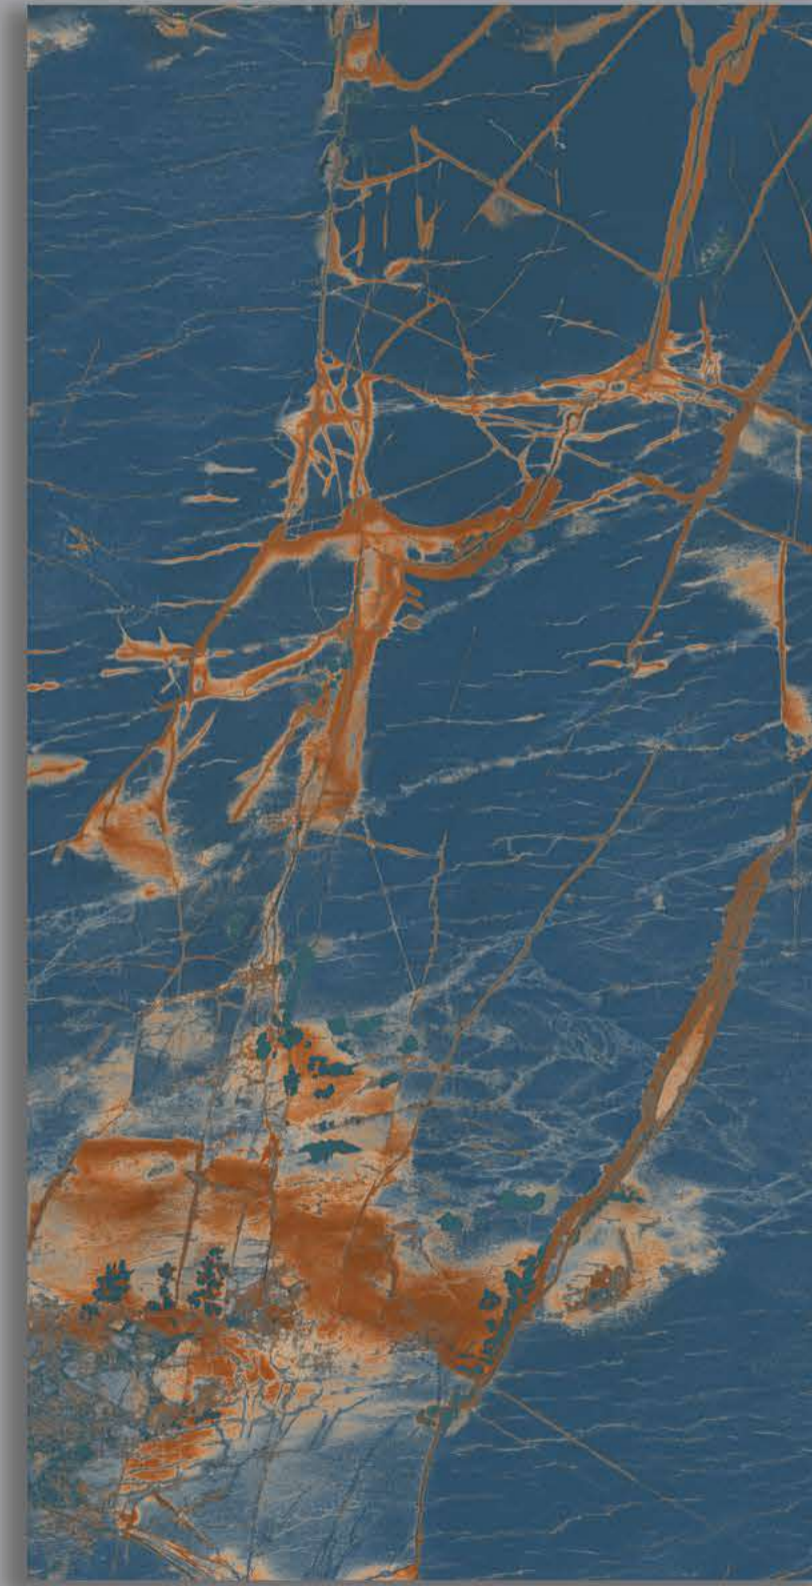

600 x 1200

FEATURES

(HIGH GLOSS)

A range that represents

18036-SPIDER AQUA

600 x 1200

FEATURES

(HIGH GLOSS)