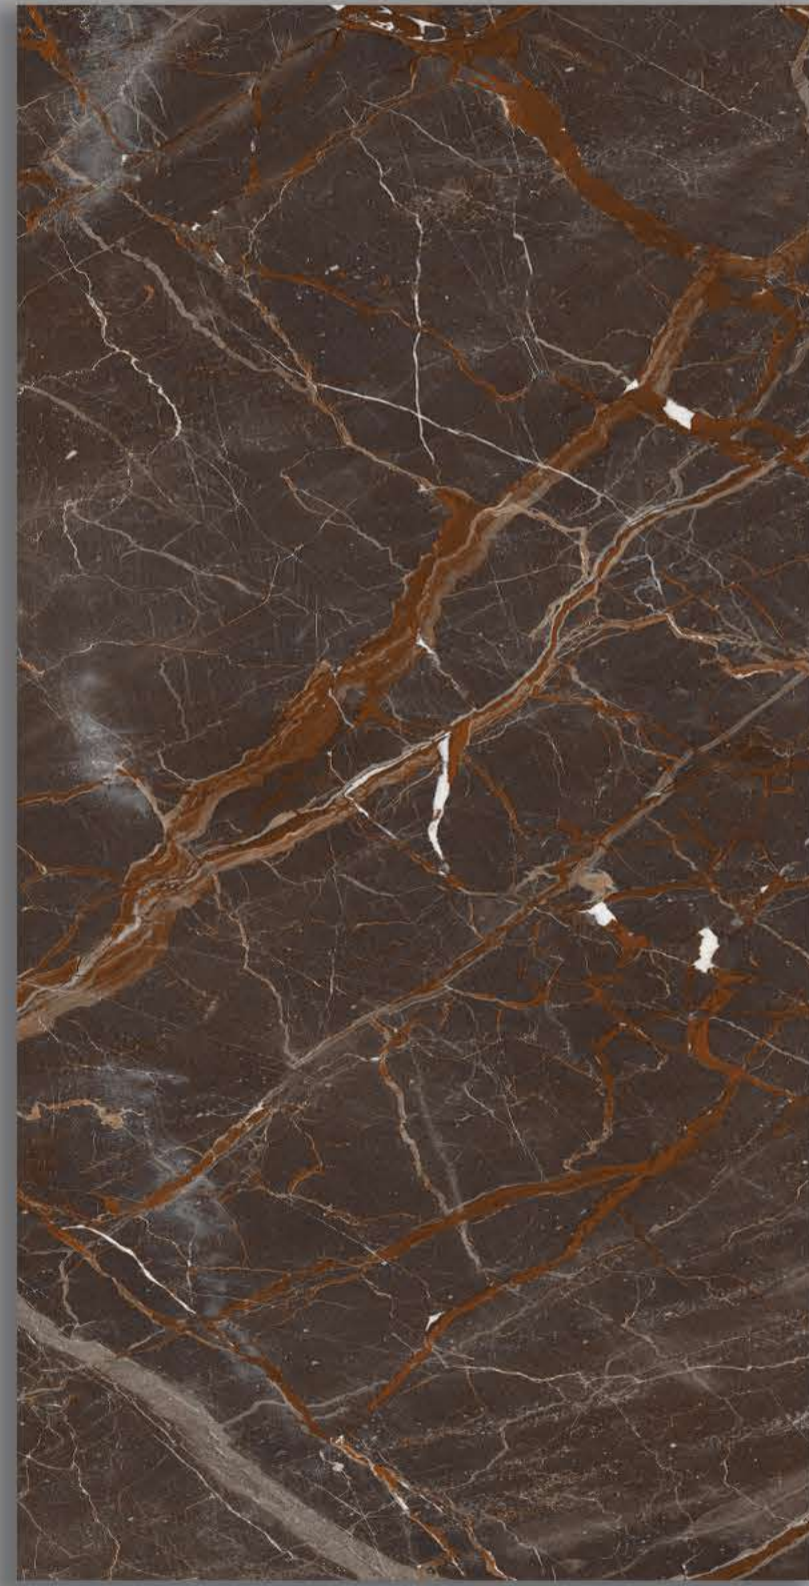

18021-REDESTORIA

600 x 1200

FEATURES

(HIGH GLOSS)

A range that represents