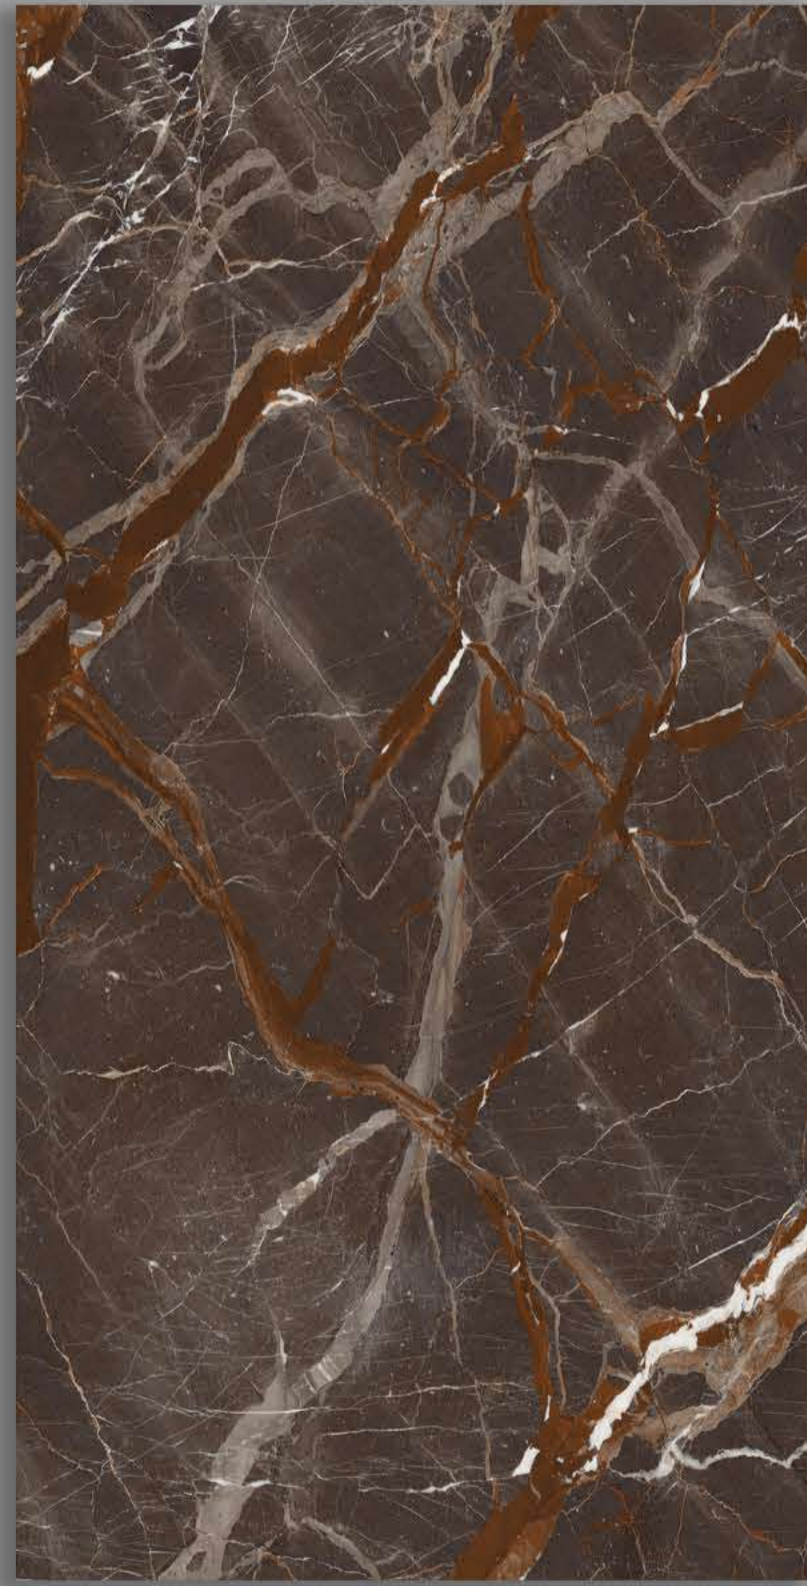

18021-REDESTORIA

600 x 1200

FEATURES

(HIGH GLOSS)

A range that represents