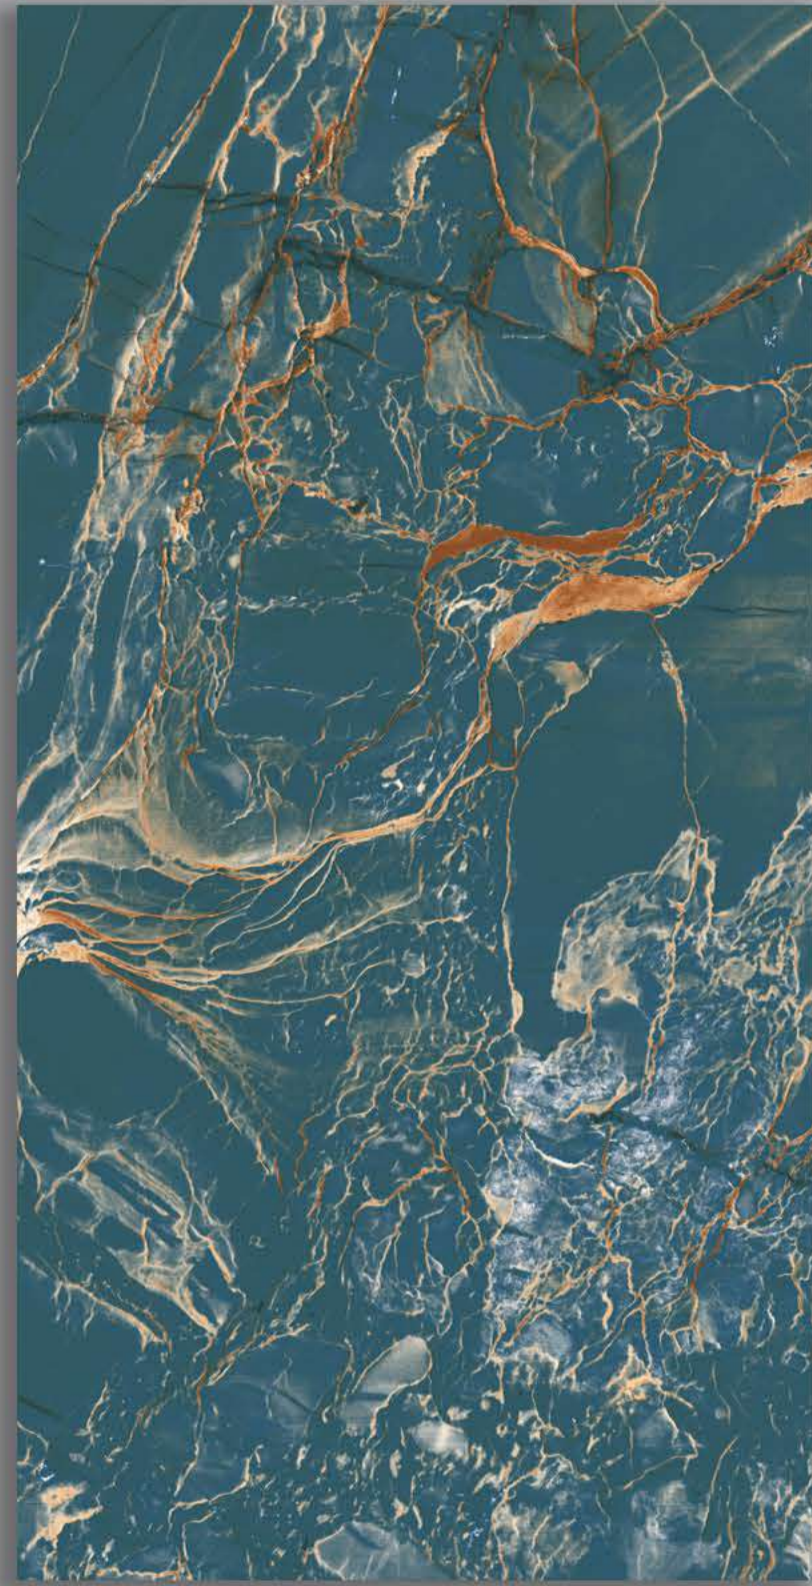

A range that represents

18037-TERRANZO MULTI

600 x 1200

FEATURES

(HIGH GLOSS)

A range that represents

18038-TORENTO AQUA

600 x 1200